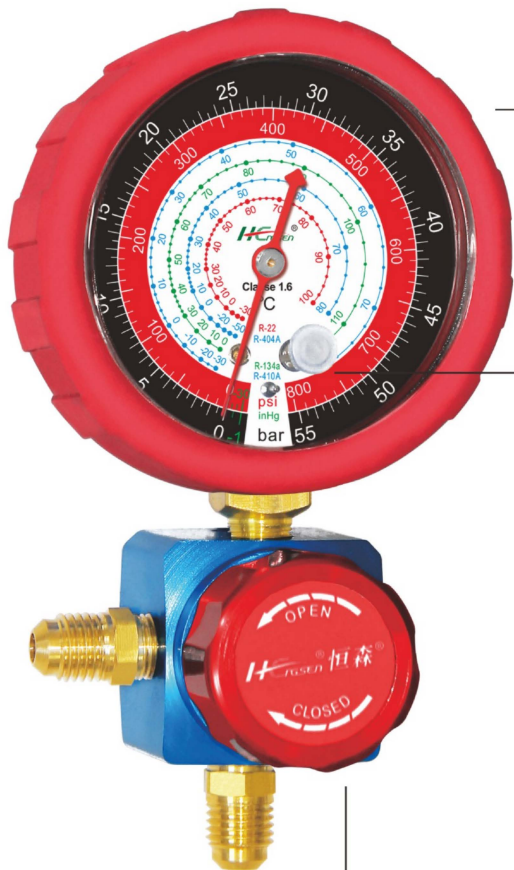

# DBF-L系列 铝单表阀

DBF-L Series Aluminum Manifold

精品

## 极度耐用

High Durability

- ◆独有的流线防撞设计，流线动感。
- ◆经得起施工考验，全方位用心呵护您的工具。
- ◆Unique streamline anti-collision design, more dynamic with streamline.
- ◆Qualified for the usage of construction, provide the best service for you.

## 数字直读 清晰方便

Clear and exact figures

- ◆简单方便的零点调整。
- ◆超大刻度、高对比度的配色设计方便观察读数。
- ◆纯铜机芯，国际标准1.6精度。
- ◆Simple and convenient way of adjustment to zero.
- ◆The large scale mark and high contrast color design make the way of reading data easier.
- ◆Pure copper core, according to international standard 1.6 precision.

## 舒适实用

High Comfort & Practicality

- ◆人体学结构旋钮设计，科学弧度，手感更舒适。
- ◆用心关注每一个细节，就算一颗旋钮也要做到极致。
- ◆黄铜接口，纯金属阀体真材实料，耐用可靠。
- ◆Gentle and comfortable knob design.
- ◆Pay attention to every single detail, even if a knob.
- ◆Metal valve body with brass connectors.